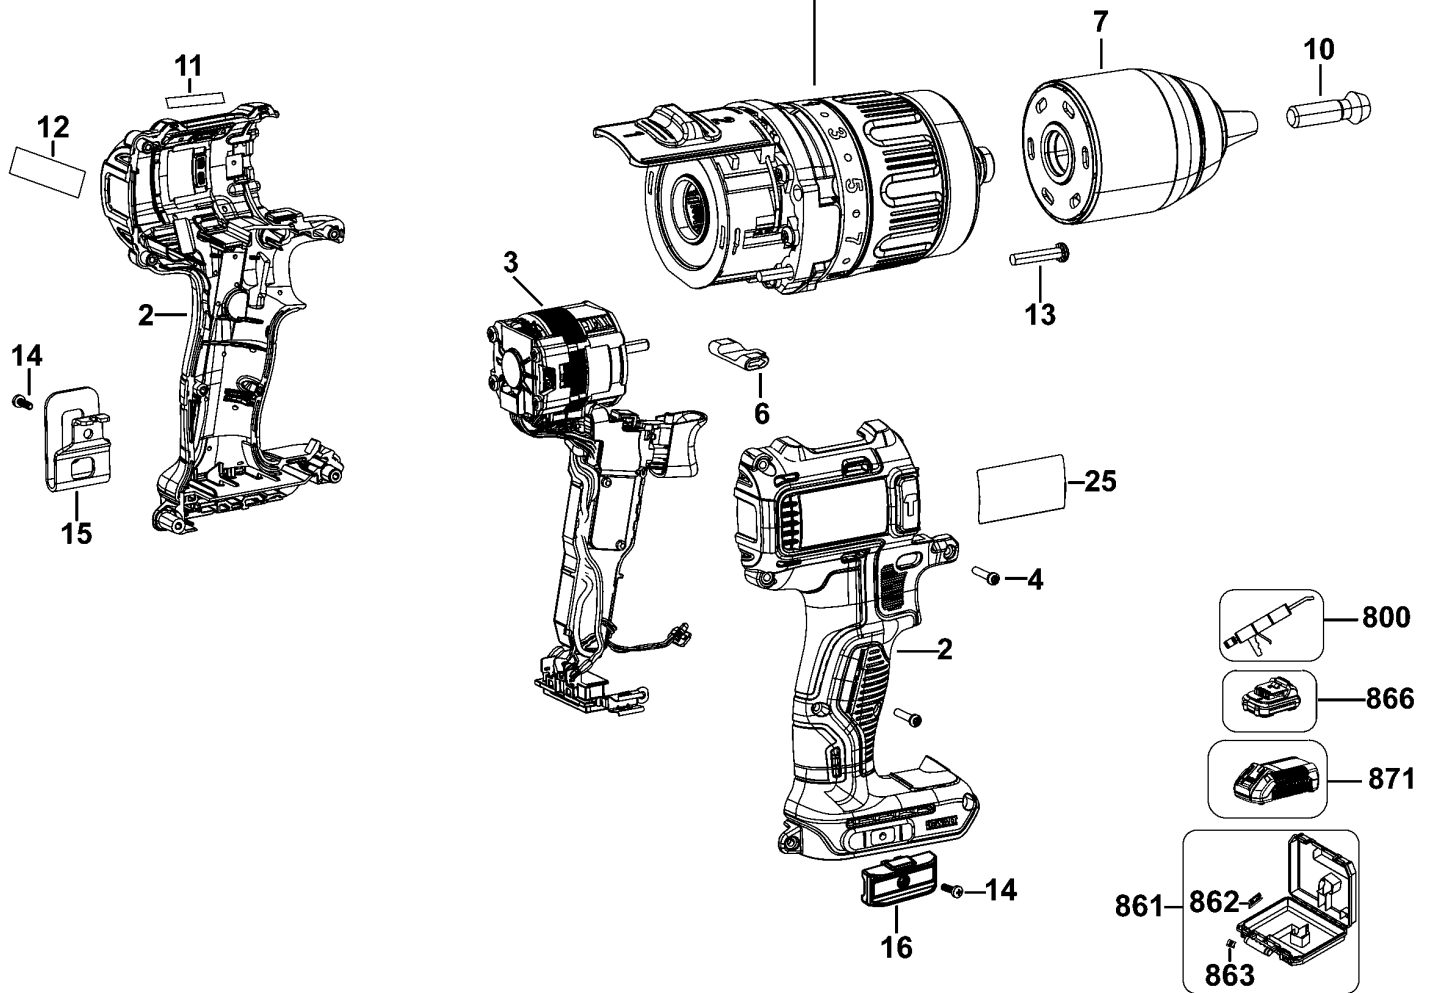

## Parts List DCD790 CORDLESS DRILL 1

Item	Part Number	Qty	Part Description	General Description	Other Info	Repair Inst	Markets
1	N287496	1	TRANSMISSION SA			No	QW
2	N181495	1	CLAMSHELL SET			No	QW
3	NA123144	1	MOTOR & SWITCH SA			No	QW
4	682211-00	7	SCREW			No	QW
6	N079835	1	ACTUATOR FWD/REV			No	QW
7	N485661	1	CHUCK KEYLESS			No	QW
7	N196034	1	CHUCK KEYLESS	metal Chuck		No	QW
10	N092854	1	SCREW			No	QW
11	N237999	1	LABEL	18V		No	QW
12	N298039	1	LABEL			No	QW
13	N377990	4	SCREW			No	QW
14	N042665	2	SCREW			No	QW
15	N086039	1	HOOK			No	QW
16	N095778	1	HOLDER BIT			No	QW
25	N218572	1	RATING PLATE			No	QW
31	N299702	1	GEARCASE SA			No	QW
32	326467-00	1	DETENT			No	QW
33	386690-00	6	BALL	STEEL, 5MM		No	QW
34	N036370	1	RING			No	QW
35	N036372	1	ADJUSTER TORQUE			No	QW
36	N077956	1	SPRING			No	QW
37	N181496	1	COLLAR			No	QW
38	N110038	1	SPINDLE SA			No	QW
39	N039795	6	SCREW			No	QW
40	N148081	1	ADAPTOR			No	QW
41	N075506	6	SCREW			No	QW
42	N033869	1	GEARCASE			No	QW
43	N063567	1	PLATE			No	QW
44	N030988	1	GEAR		1ST RED	No	QW
45	N030999	5	GEAR			No	QW
46	N124371	1	CARRIER SA			No	QW
47	N031079	1	GEAR			No	QW