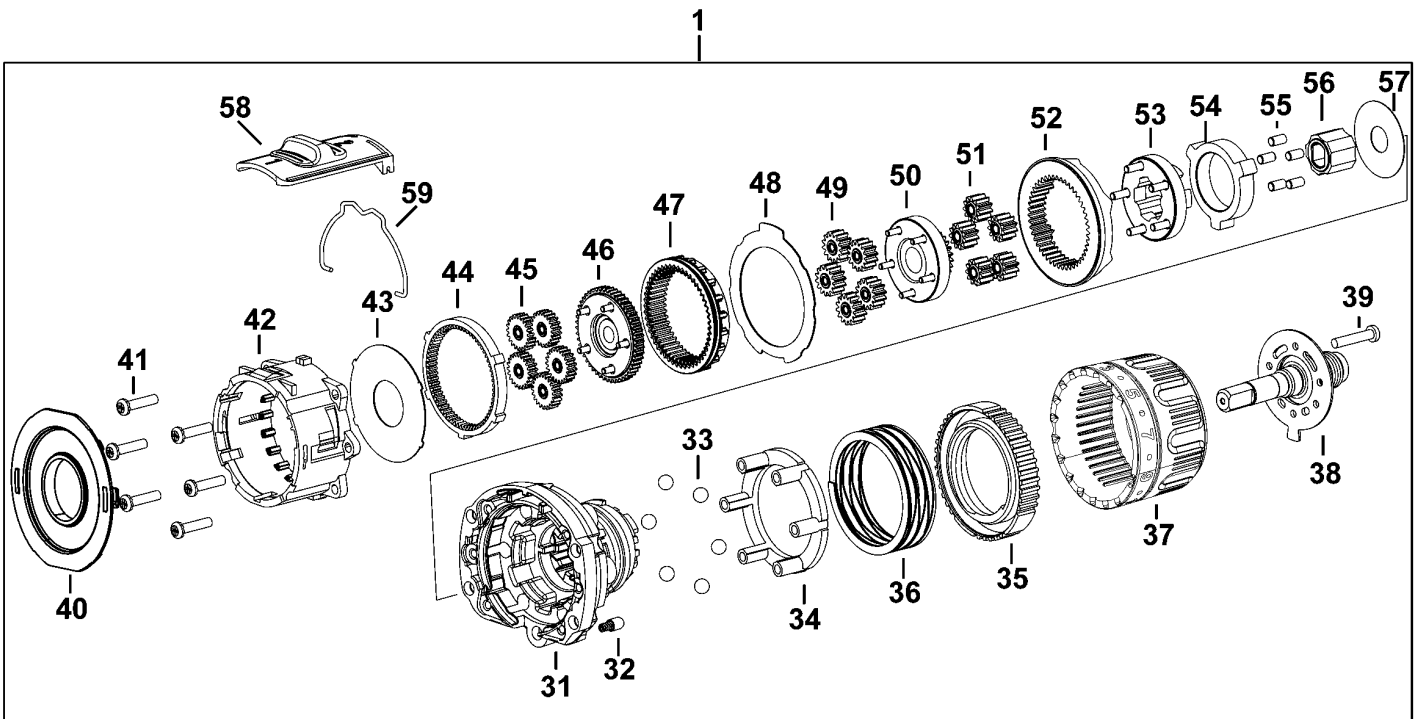

## Parts List DCD790 CORDLESS DRILL 1

Item	Part Number	Qty	Part Description	General Description	Other Info	Repair Inst	Markets
1	N287496	1	TRANSMISSION SA			No	QW
2	N181495	1	CLAMSHELL SET			No	QW
3	NA123144	1	MOTOR & SWITCH SA			No	QW
4	682211-00	7	SCREW			No	QW
6	N079835	1	ACTUATOR FWD/REV			No	QW
7	N485661	1	CHUCK KEYLESS			No	QW
7	N196034	1	CHUCK KEYLESS	metal Chuck		No	QW
10	N092854	1	SCREW			No	QW
11	N237999	1	LABEL	18V		No	QW
12	N298039	1	LABEL			No	QW
13	N377990	4	SCREW			No	QW
14	N042665	2	SCREW			No	QW
15	N086039	1	HOOK			No	QW
16	N095778	1	HOLDER BIT			No	QW
25	N218572	1	RATING PLATE			No	QW
31	N299702	1	GEARCASE SA			No	QW
32	326467-00	1	DETENT			No	QW
33	386690-00	6	BALL	STEEL, 5MM		No	QW
34	N036370	1	RING			No	QW
35	N036372	1	ADJUSTER TORQUE			No	QW
36	N077956	1	SPRING			No	QW
37	N181496	1	COLLAR			No	QW
38	N110038	1	SPINDLE SA			No	QW
39	N039795	6	SCREW			No	QW
40	N148081	1	ADAPTOR			No	QW
41	N075506	6	SCREW			No	QW
42	N033869	1	GEARCASE			No	QW
43	N063567	1	PLATE			No	QW
44	N030988	1	GEAR		1ST RED	No	QW
45	N030999	5	GEAR			No	QW
46	N124371	1	CARRIER SA			No	QW
47	N031079	1	GEAR			No	QW